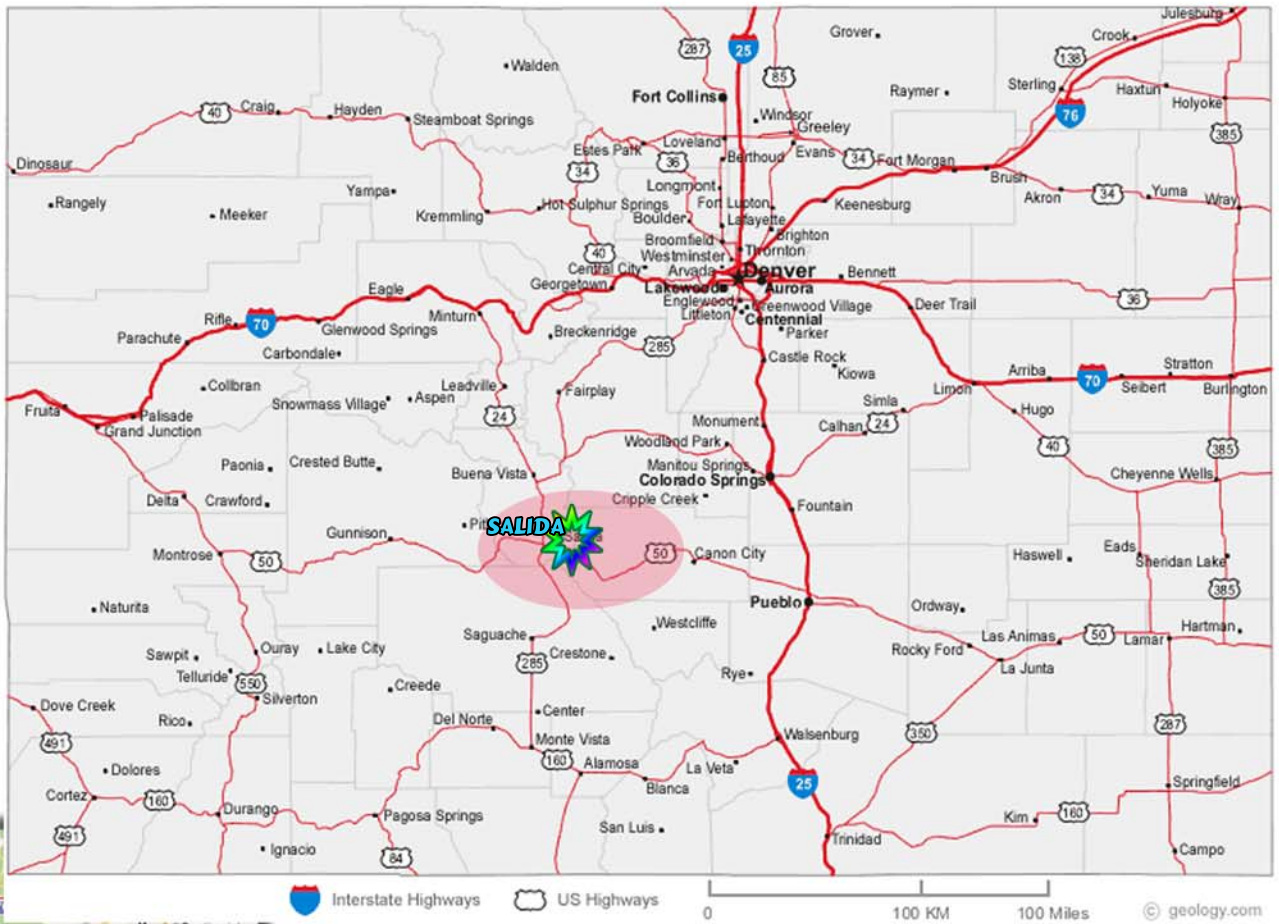

Highway 285 from Buena Vista/Leadville/Fairplay/Denver
Carretera 285 desde Buena Vista/Leadville/Fairplay/Denver

Legend
Legenda

Main Road(s) to School
Calle(s) Principales a la Escuela

LONGFELLOW
ELEMENTARY

350 W 8th Street
Salida, Co 81201
719.221.4364

Restaurants
Restaurantes

Lots of motels and hotels on highway 50
Muchos moteles y hoteles en Carretera 50

PONCHA SPRINGS/ALAMOSA/
GUNNISON/DURANGO
From Highway 285 via Highway 50
Desde Carretera 285 via Carretera 50

Restaurants
Restaurantes

CANON CITY/ COLORADO SPRINGS/ PUEBLO
Via Highway 50
Via Carretera 50